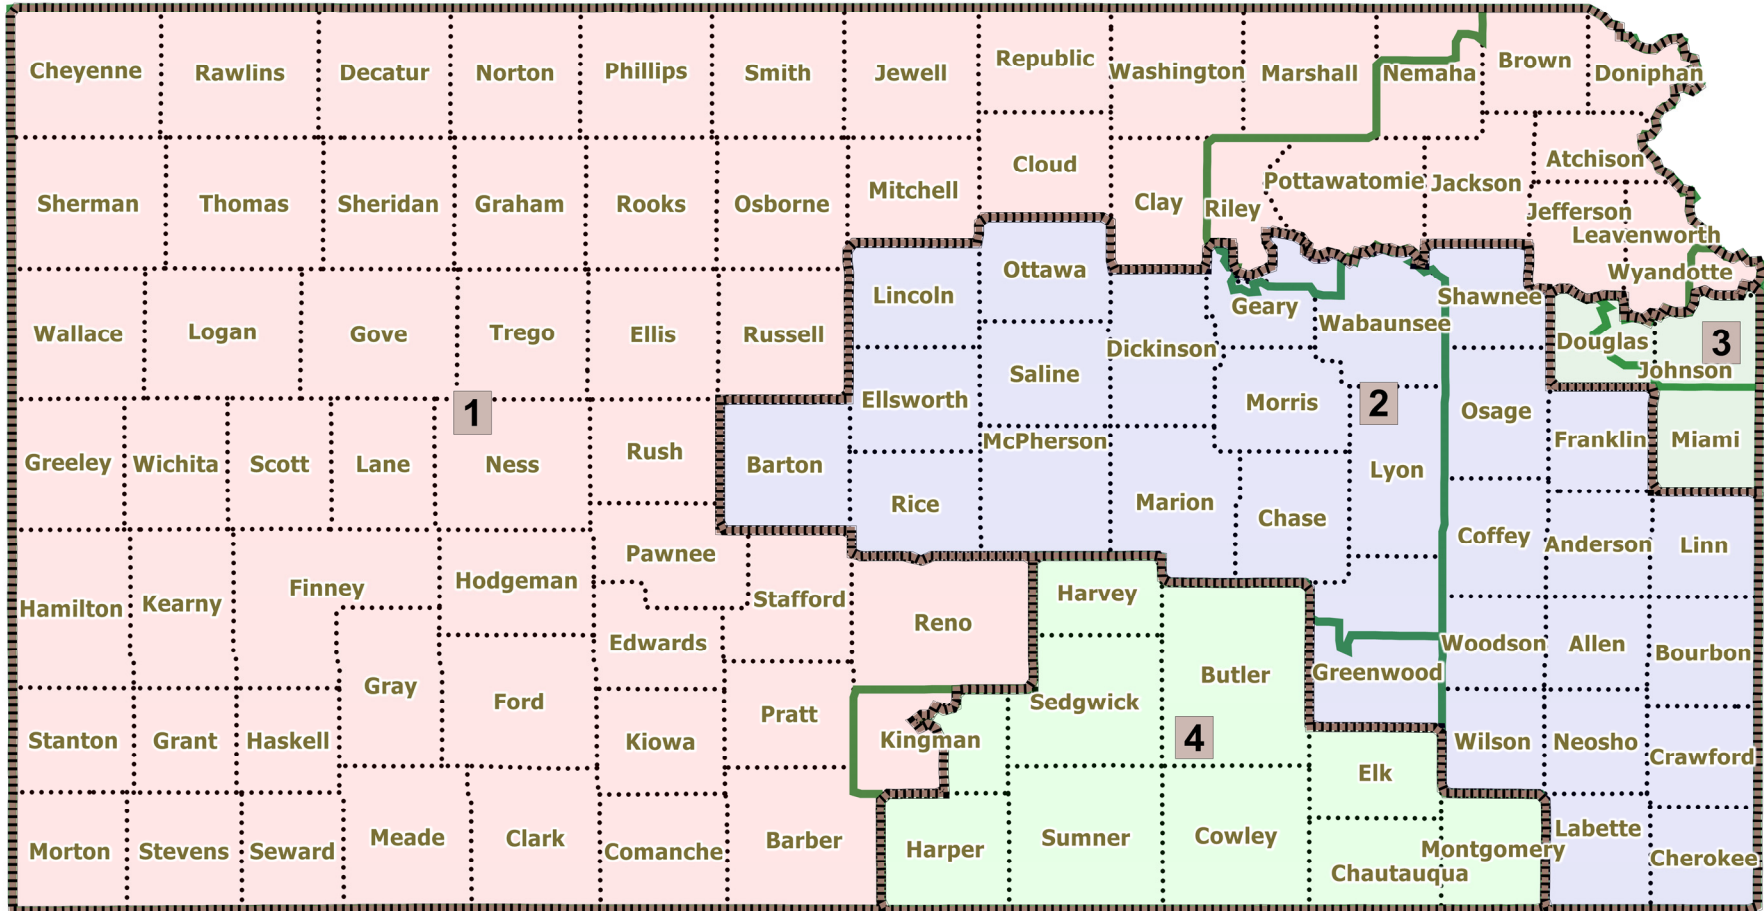

EISENHOWER B

District	Population	Deviation	% Deviation
1	713280	0	0%
2	713279	-1	-0%
3	713279	-1	-0%
4	713280	0	0%