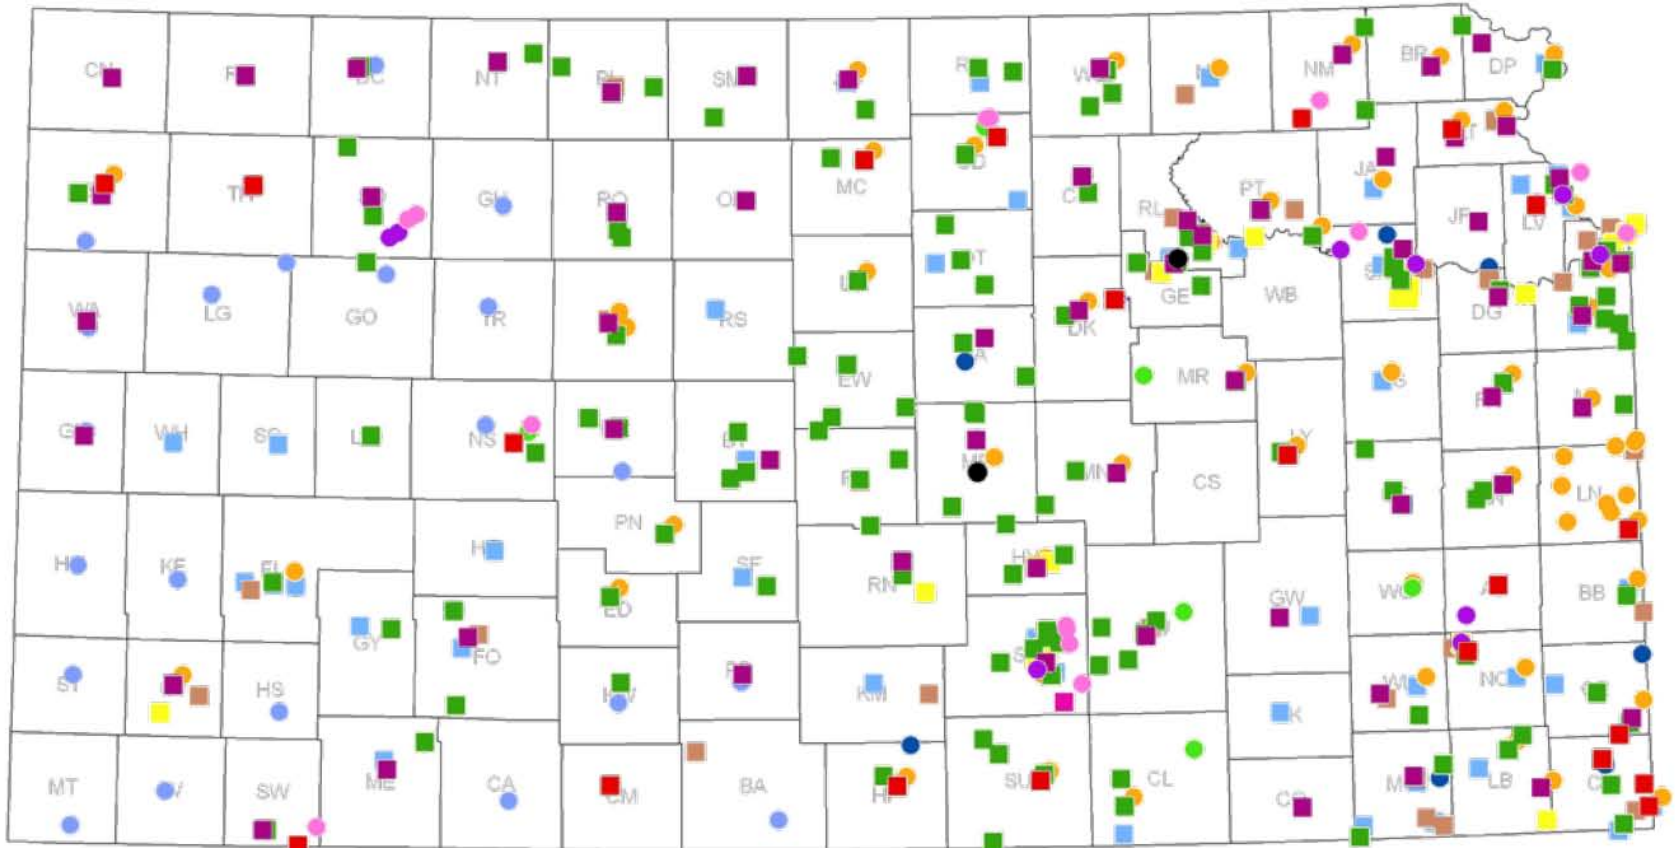

Permitted Solid Waste Facilities

~~HOMELAND SECURITY (70)~~

Our vision is 'healthy Kansans living in safe and sustainable environments'.
The state belongs to all of us - "Kansas Don't Spoil It"