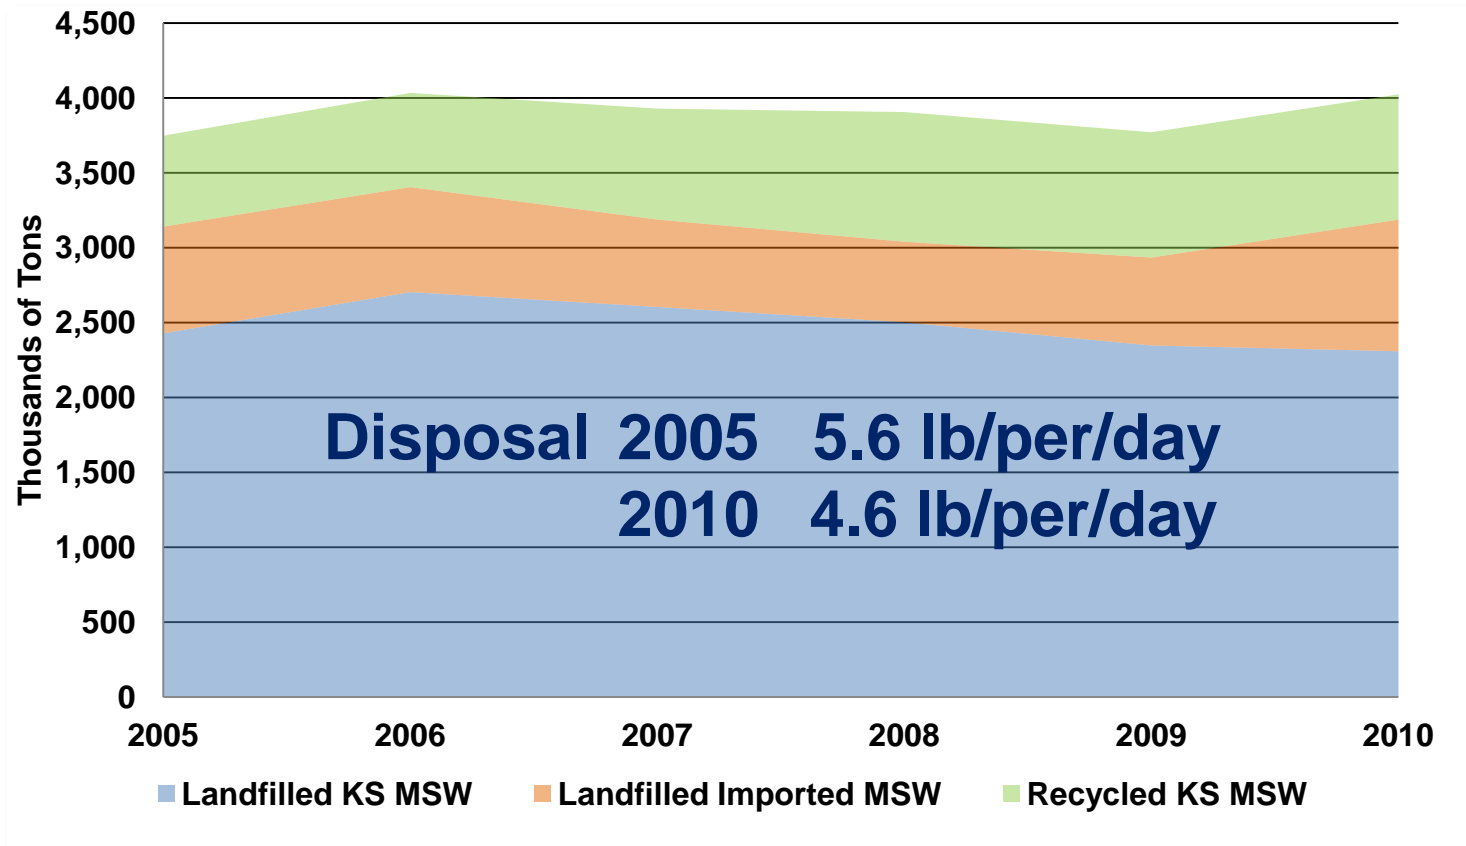

MSW Recycling Continues Gradual Growth Disposal Gradually Shrinks