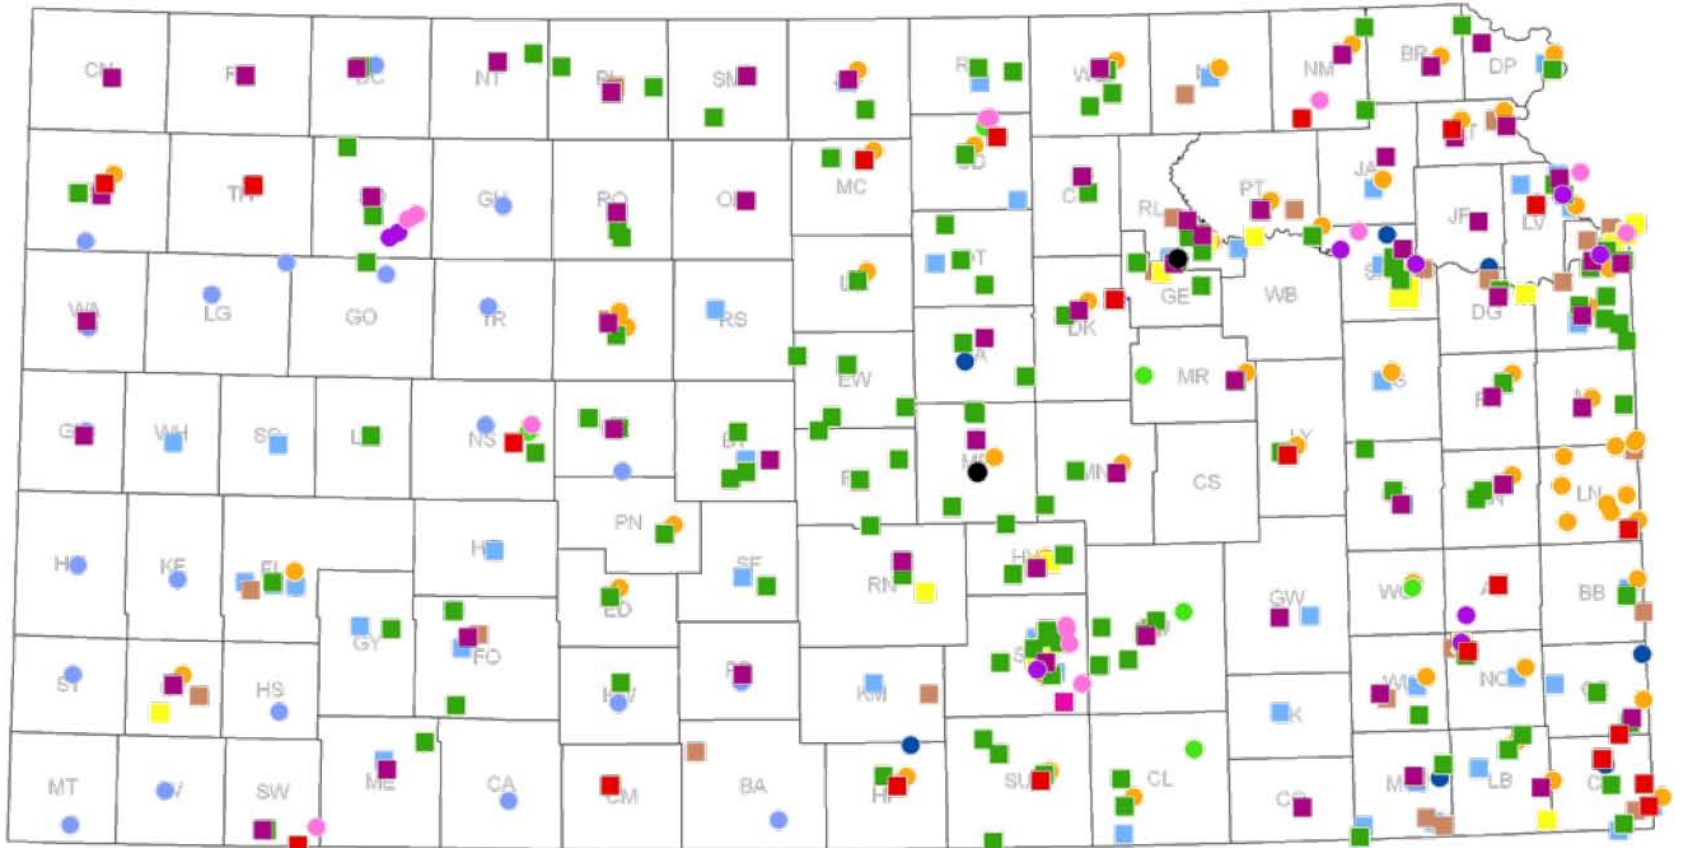

Permitted Solid Waste Facilities

~~HOMELAND SECURITY (70)~~

Our vision is 'healthy Kansans living in safe and sustainable environments'.
The state belongs to all of us - "Kansas Don't Spoil It"

Permitted Solid Waste Facilities

Current Landfill Gas Recovery

Use

Seward County Landfill

National Beef

Johnson County (Deffenbaugh)

Pipeline

Rolling Meadows (Waste Mgt)

Electricity