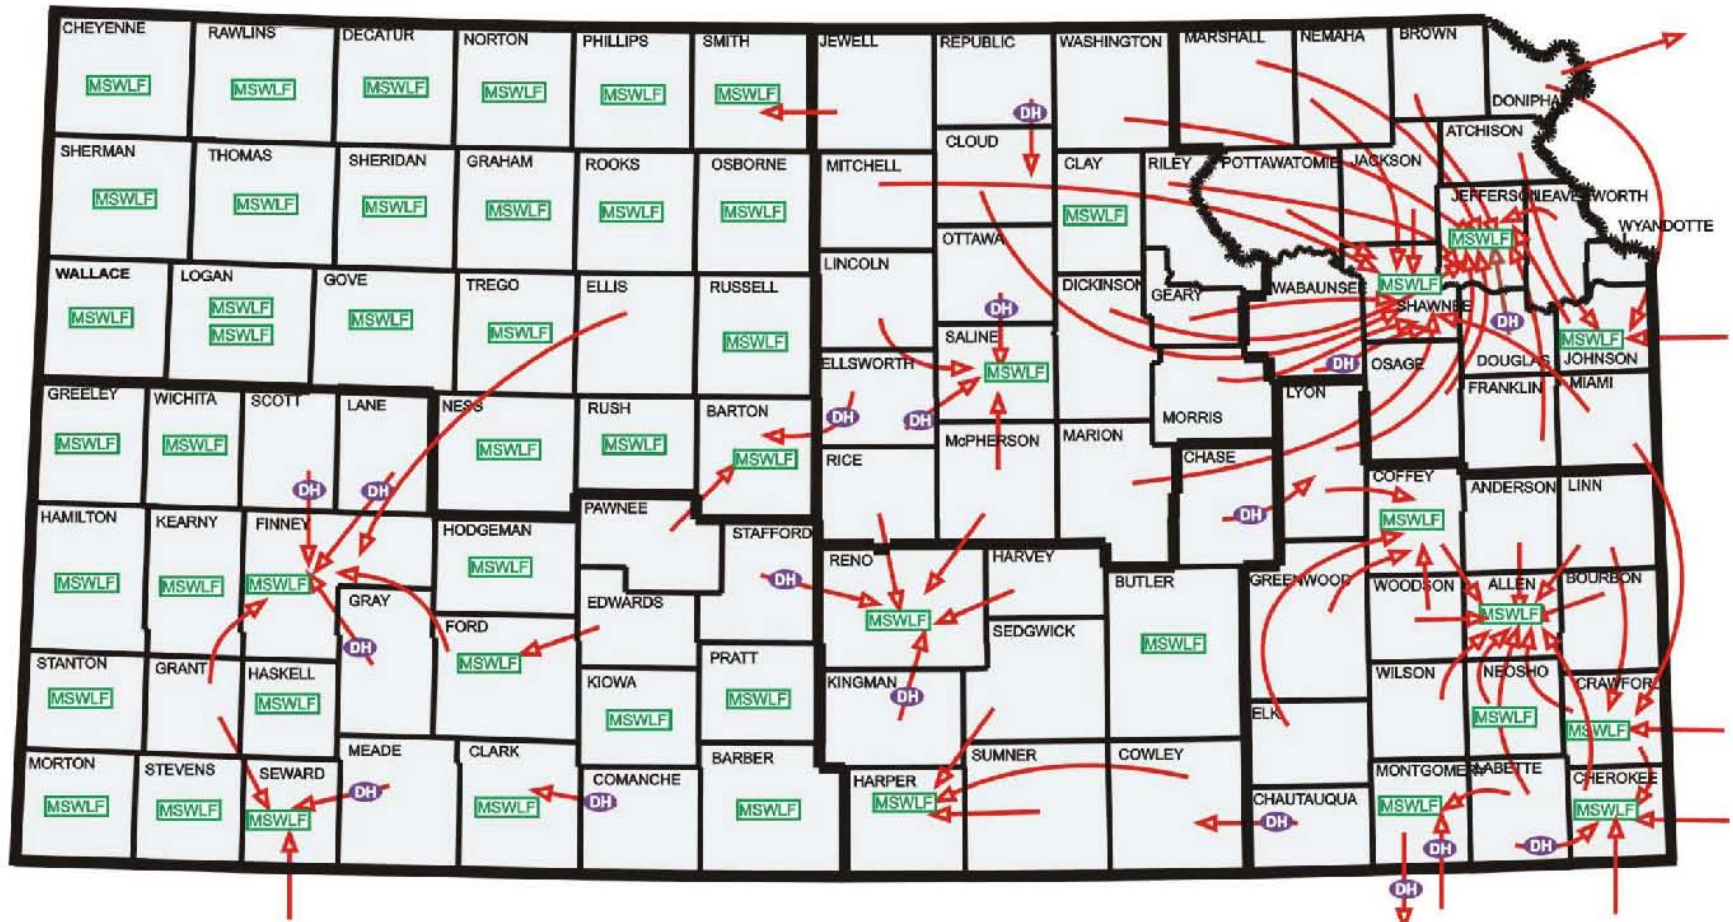

Innovative Solid Waste Management Methods in Kansas

Recycling (Single Stream)

Composting

Landfill Gas Recovery

Enhanced Landfill Stabilization

Waste-to-Energy

Industrial/C&D Reuse

**Our vision is 'healthy Kansans living in safe and sustainable environments'.
The state belongs to all of us - "Kansas Don't Spoil It"**

Municipal Solid Waste Management

MSWLF Operating Municipal Solid Waste Landfill (52)

DH Direct Haul

Our vision is 'healthy Kansans living in safe and sustainable environments'.

The state belongs to all of us - "Kansas Don't Spoil It"

Current Landfill Gas Recovery

Use

Seward County Landfill

National Beef

Johnson County (Deffenbaugh)

Pipeline

Rolling Meadows (Waste Mgt)

Electricity

Oak Grove (WCA)

Electricity

Brooks Landfill (Wichita)

Ethanol Plant

Forest View (KC, KS)

Direct Use

Coffey County Landfill

Direct Use