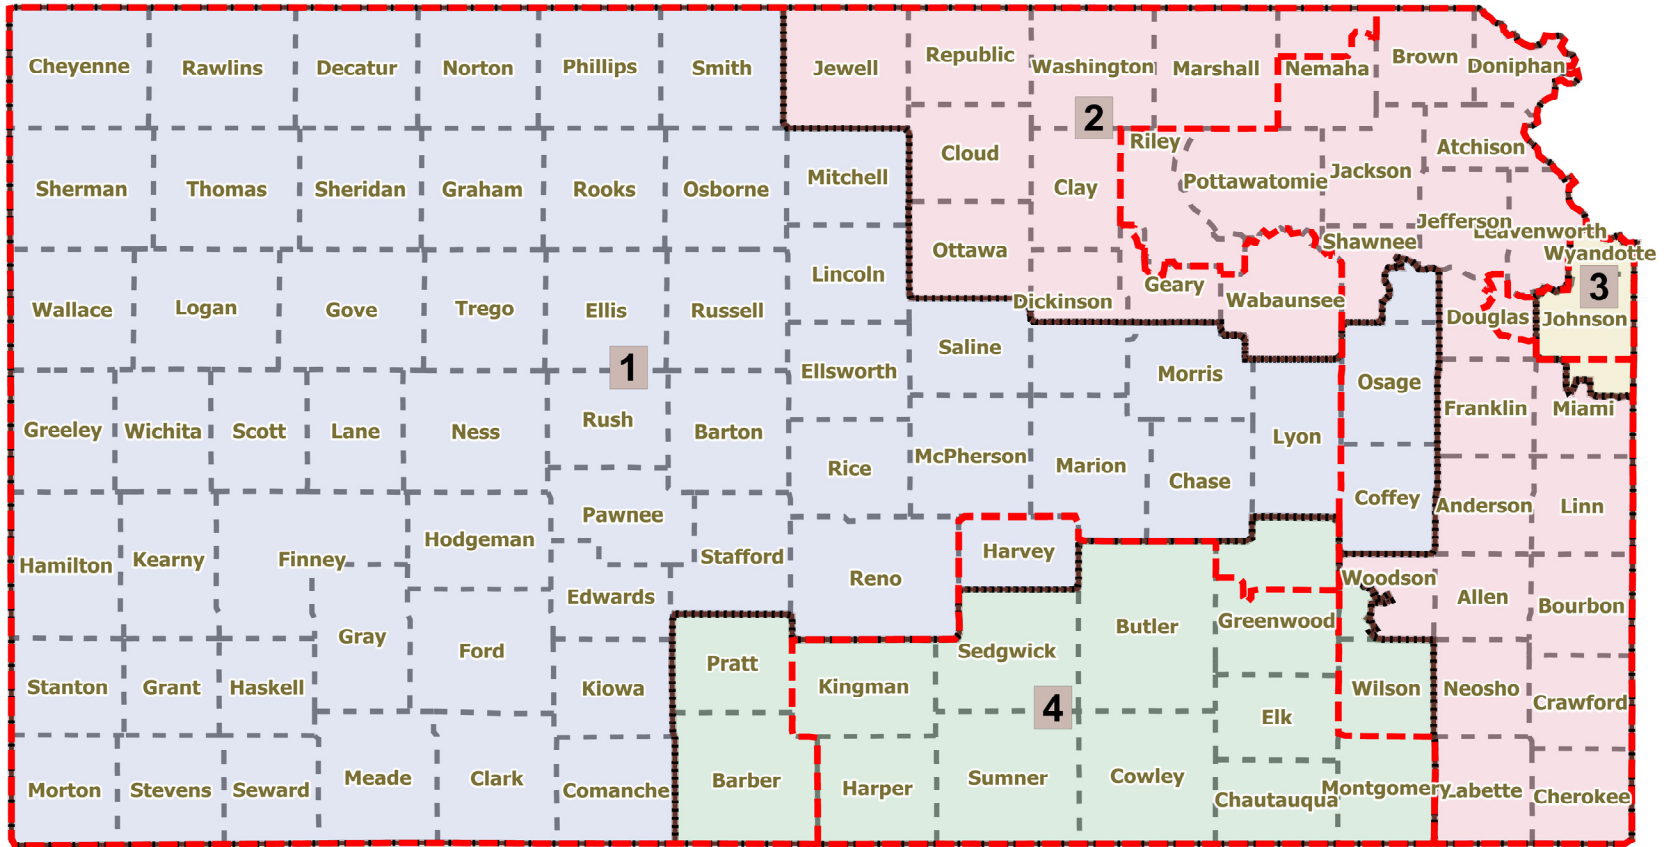

Great State 1

District	Population	Deviation	% Deviation
1	713278	-2	-0%
2	713280	0	0%
3	713280	0	0%
4	713280	0	0%

Draft