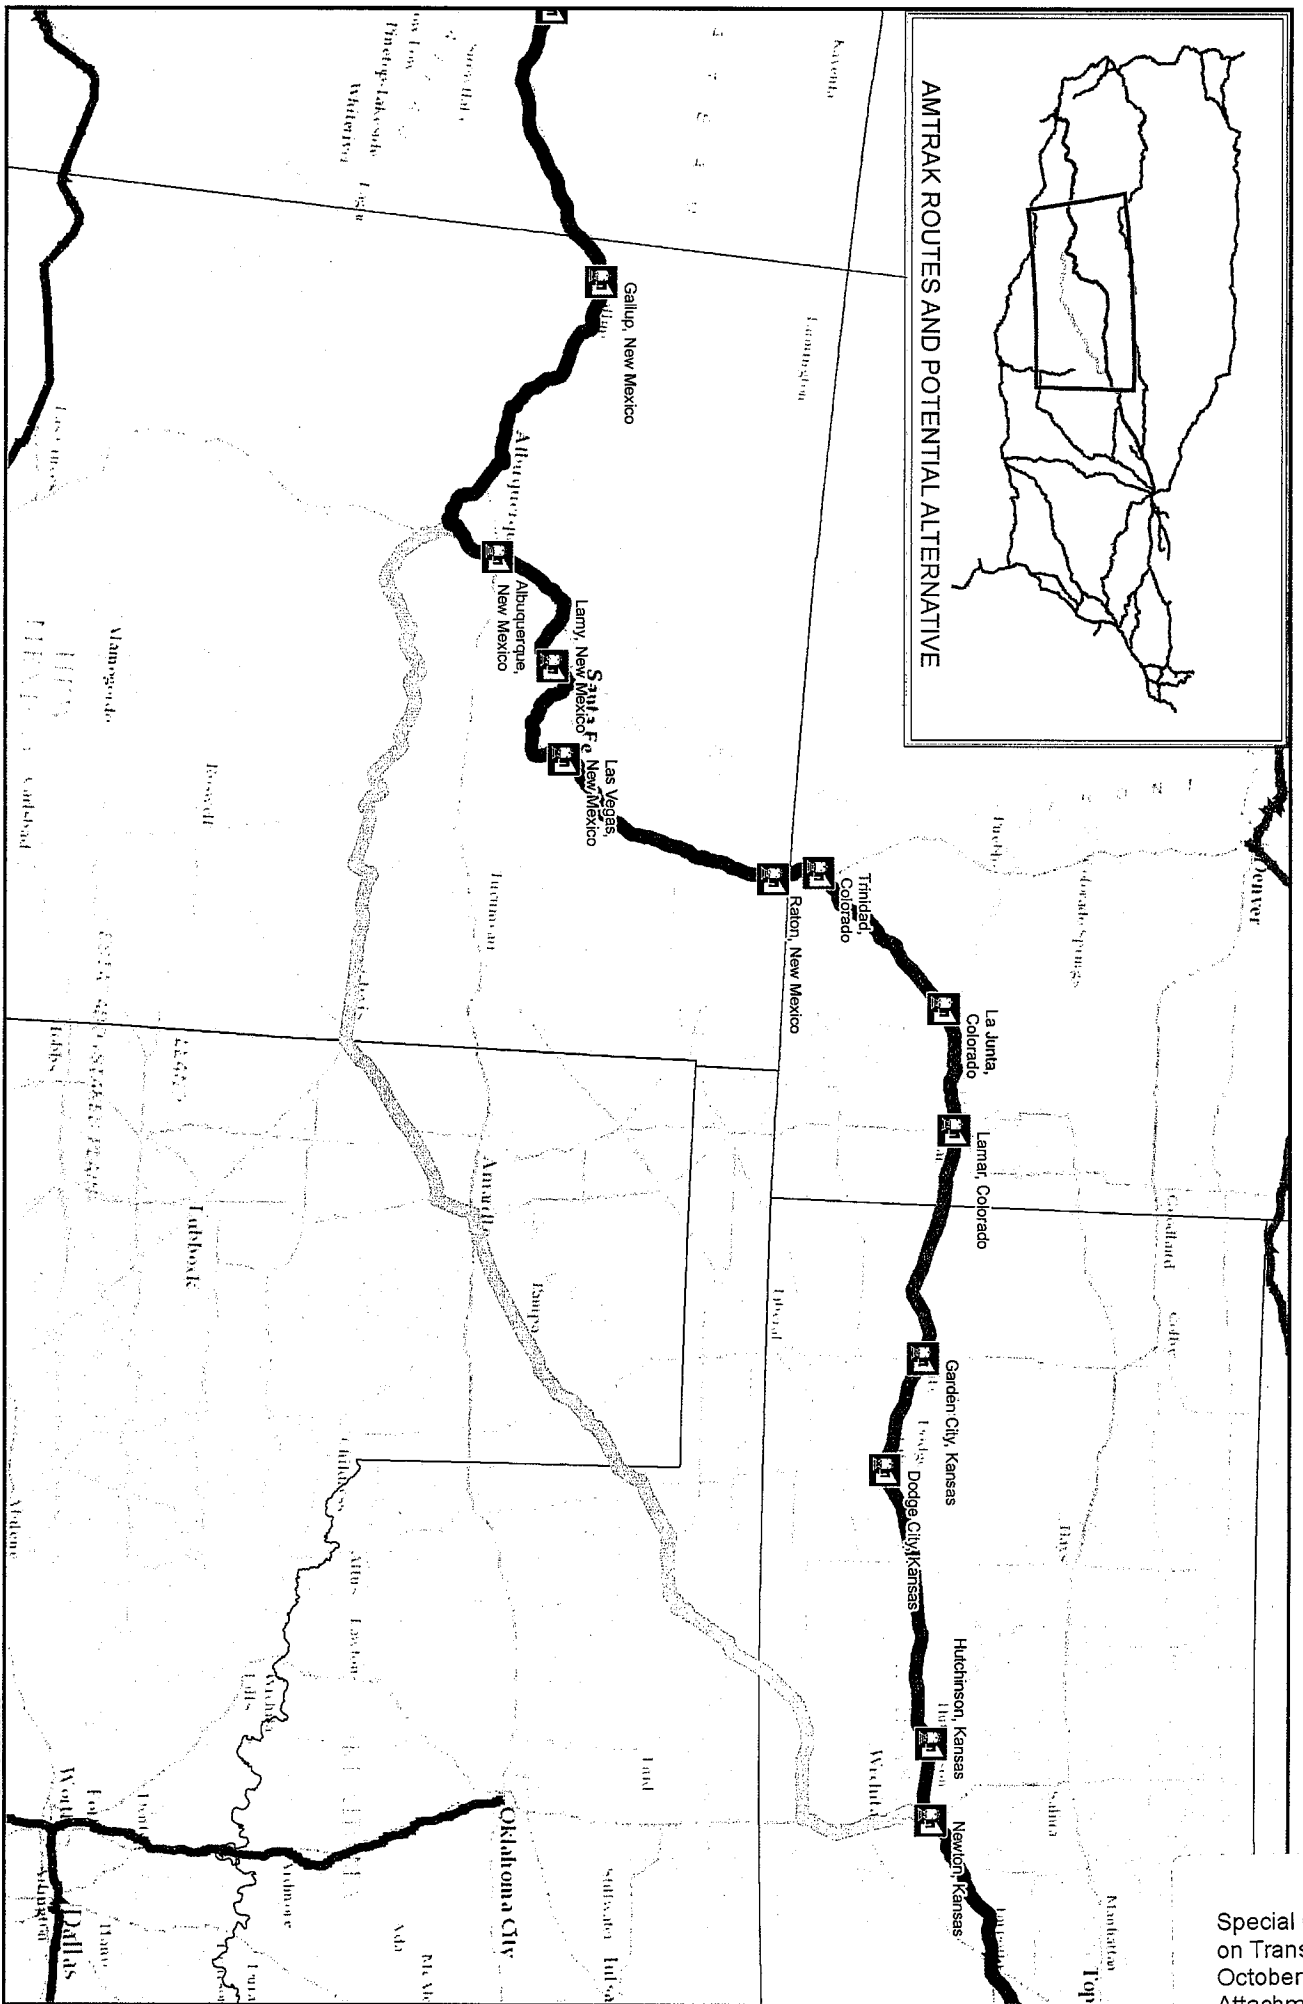

Amtrak Southwest Chief

EXISTING ROUTE AND POTENTIAL ALTERNATIVE

Special Committee
on Transportation
October 29, 2012
Attachment 5

Amtrak Stations

Southwest Chief Existing Route

Southwest Chief Alternative

Amtrak Nationwide Routes

KANSAS DEPARTMENT OF TRANSPORTATION
BUREAU OF TRANSPORTATION PLANNING

PREPARED BY THE

0 40 80 160
MILES

DATE: 10/27/12

Source: National Transportation Atlas Database (NTAD) 2000, Amtrak