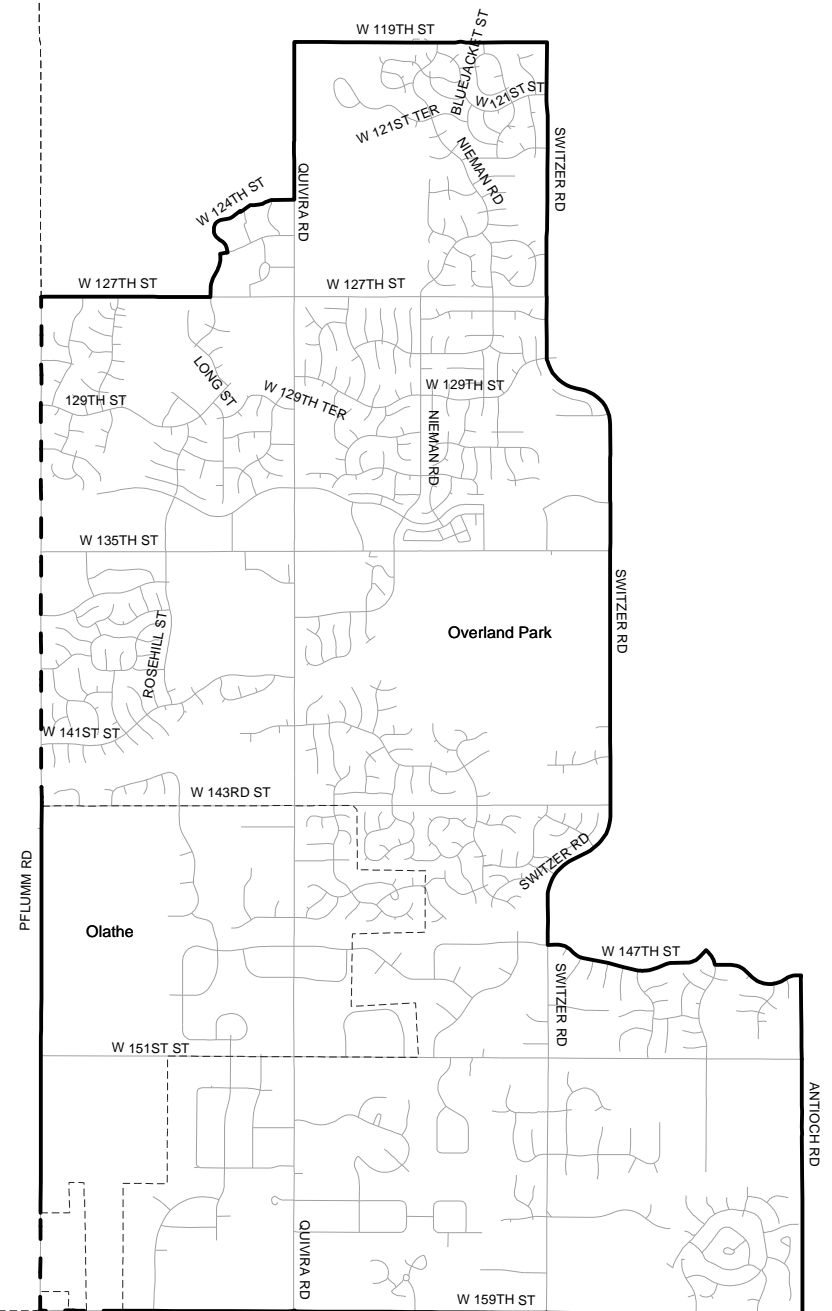

# House District 8

Johnson County: Cities: Olathe (part) and Overland Park (part);  
Township: Oxford (part)

**Legend**

- District
- - - City & District Boundary
- - - County
- - - City Limits
- Highways
- Streets