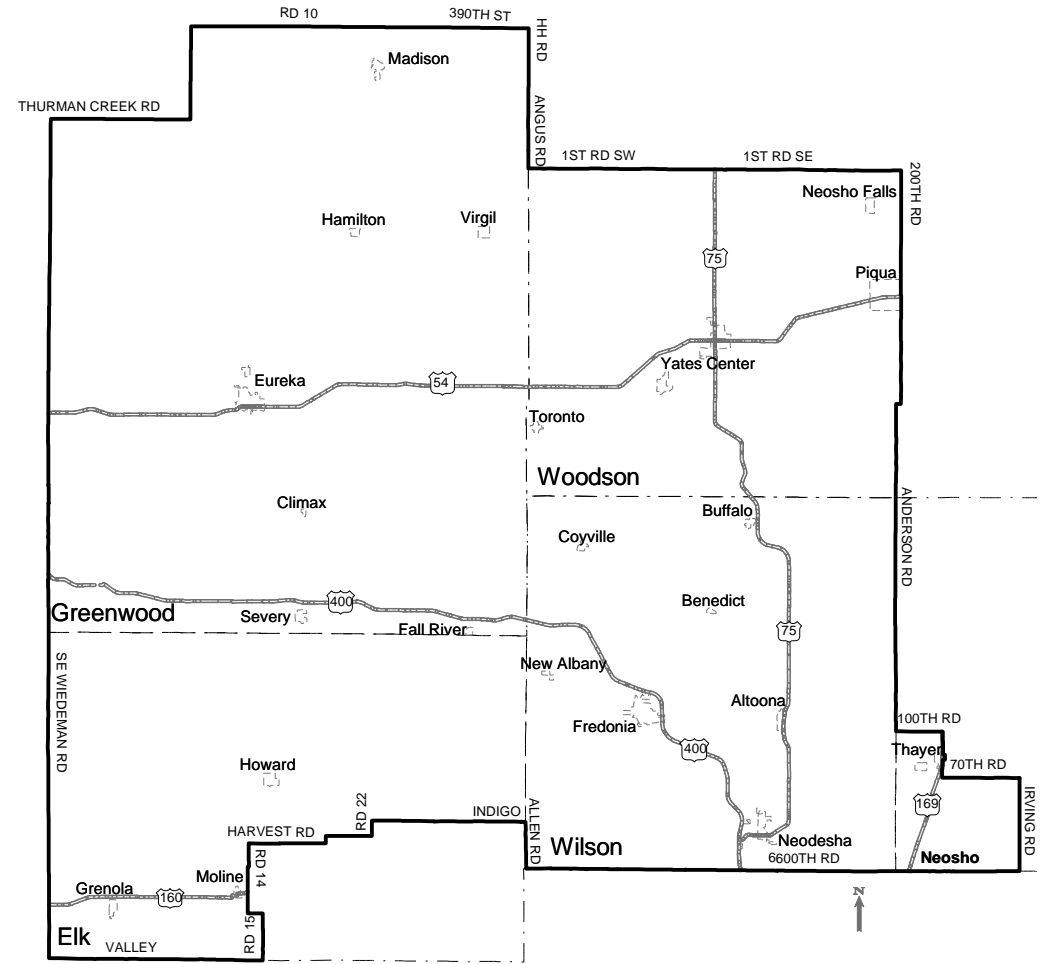

# House District 13

Greenwood, Wilson, and Woodson Counties

Elk County: Cities: Grenola, Howard, and Moline;

Townships: Greenfield, Howard, Liberty, Painterhood, Paw Paw, Union Center, and Wildcat

Neosho County: City: Thayer;

Townships: Chetopa (part) and Shiloh

**Legend**

- District
- - - City & District Boundary
- County
- - - City Limits
- == Highways
- Streets