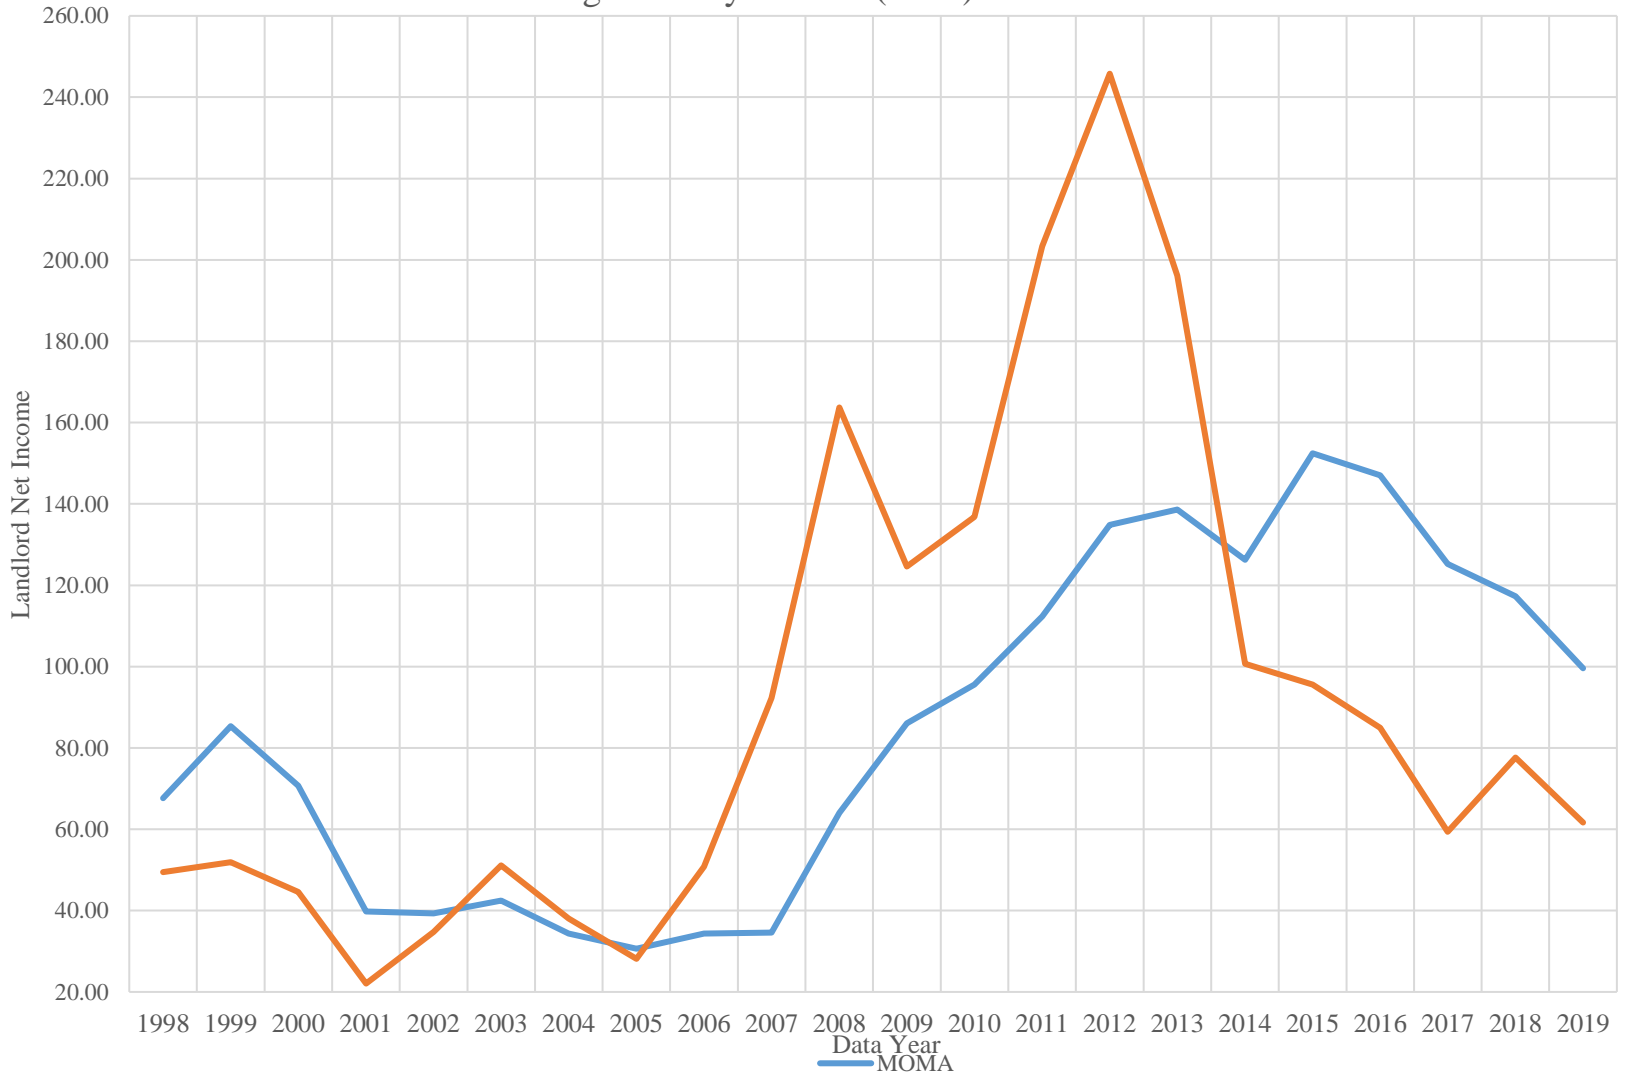

MOMA v Simple Irrigated Clay Co Soil (3261) Muir Silt Loam

Eight Simple is calculated with Single Year Prices and Single Year Crop Mix. Single Year Yield Data is not available from Kansas Ag Stats .

Eight Year Average Irrigated Clay Co Soil Muir Silt Loam

Eight Simple calculated with Single Year Prices & Single Year Crop Mix. Single Year Yield Data is no available from Kansas Ag Stats.