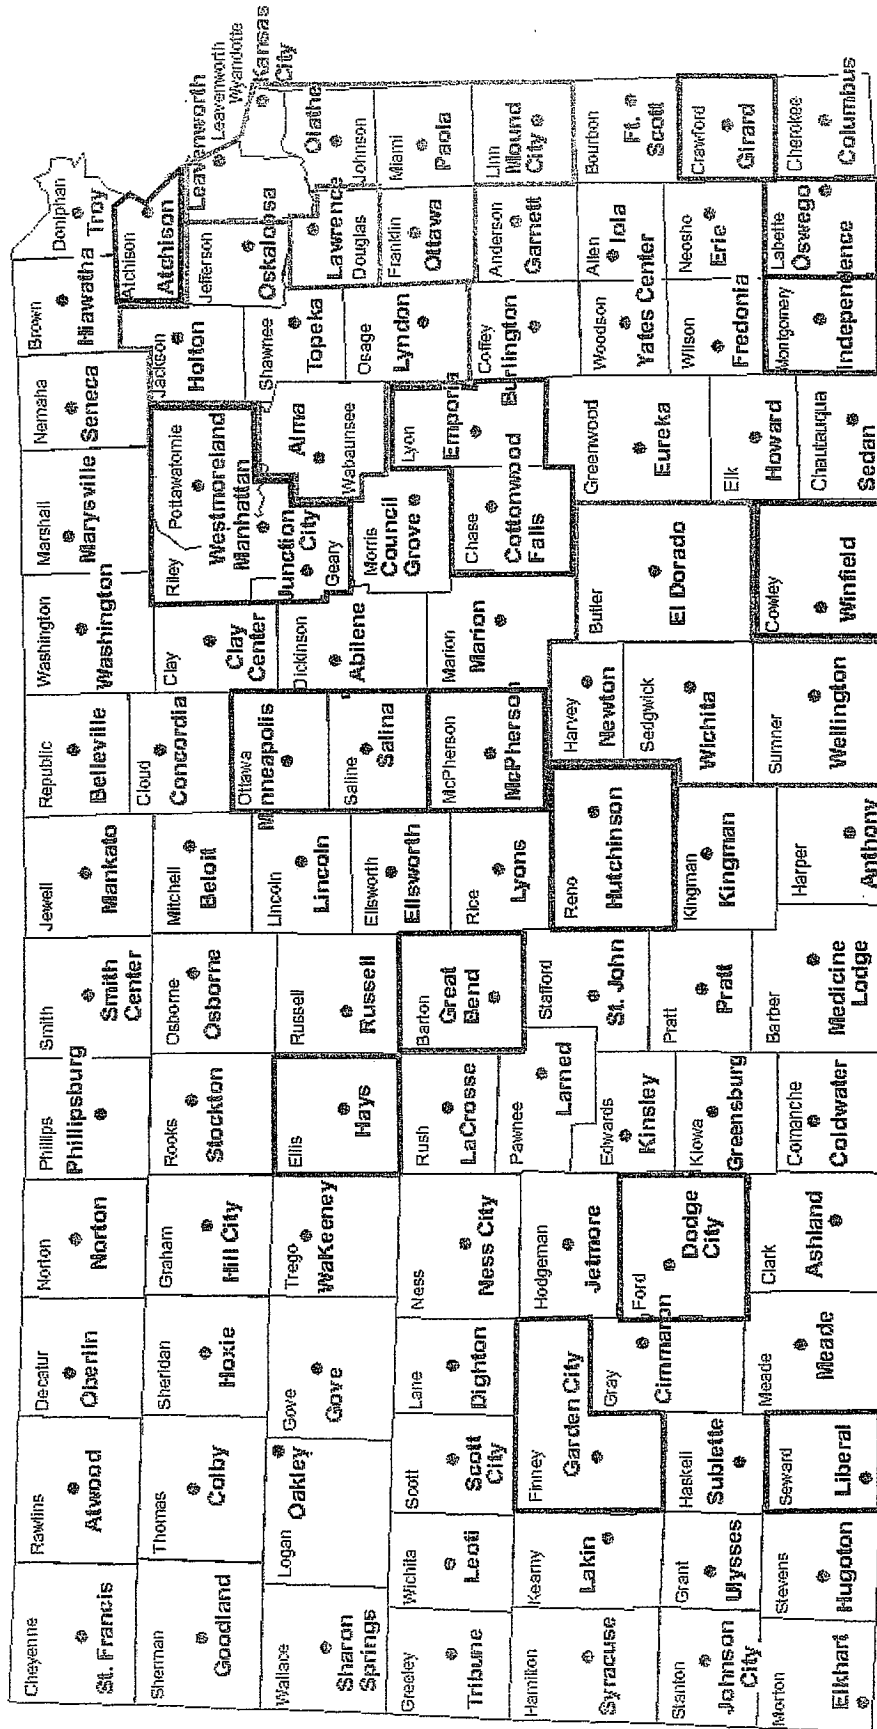

Kansas Metropolitan and Microopolitan Statistical Areas

Kansas Counties and County Seats

Metropolitan Statistical Area
Microopolitan Statistical Area

Source: Institute for Policy & Social Research.
 Data—<http://www.census.gov/population/estimates/metro/general/List1.txt>
 Map—Kansas Statistical Abstract 2005 page 16