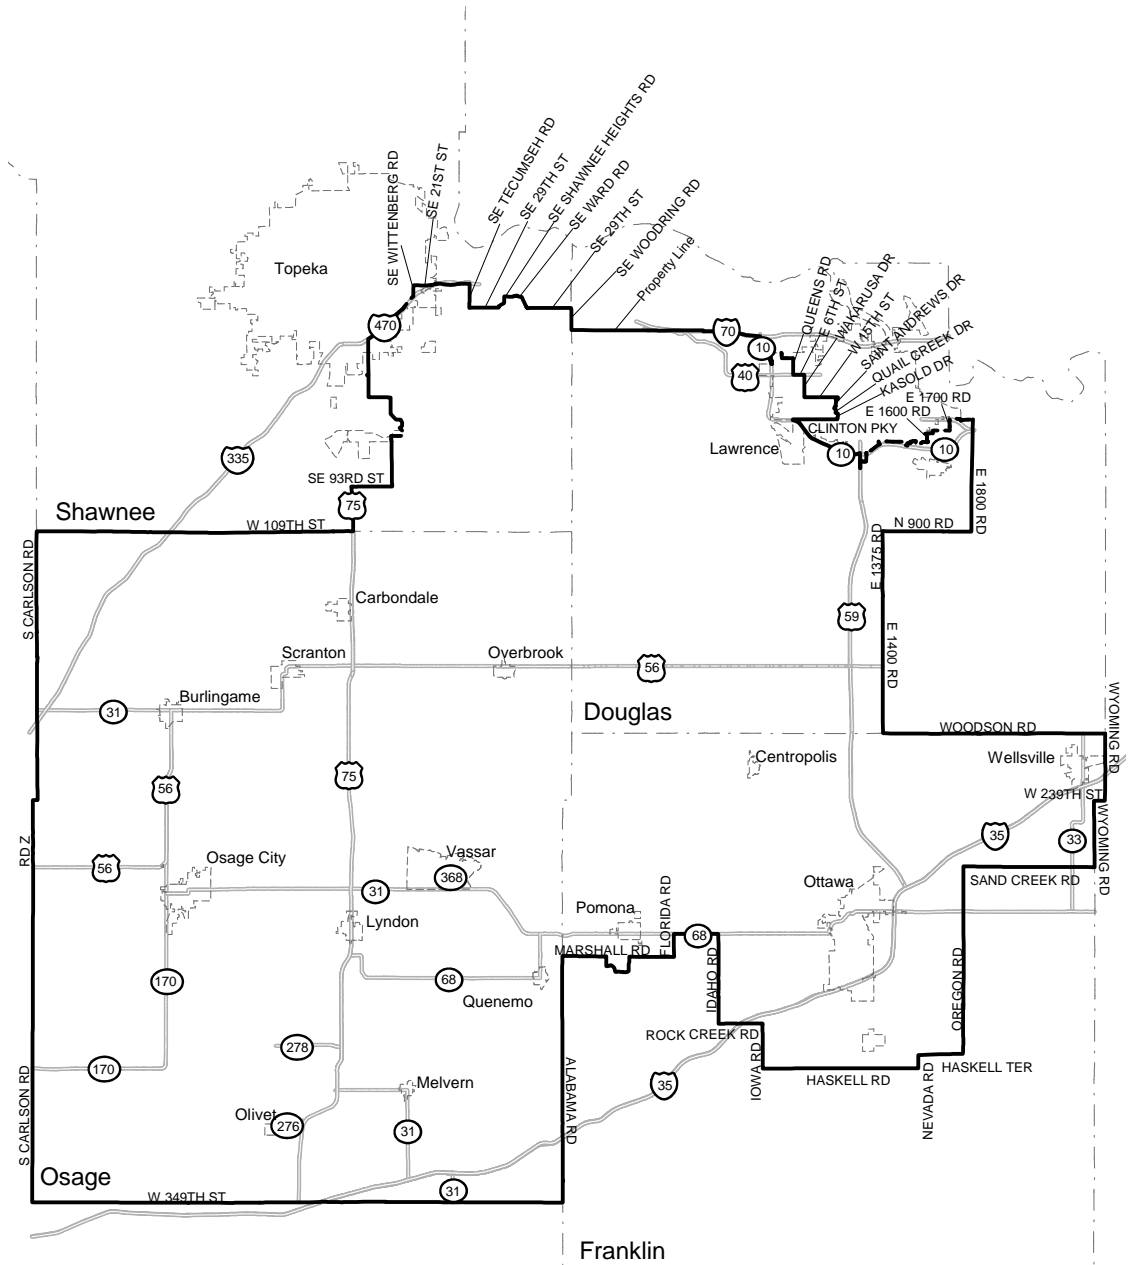

Senate District 3

Osage County

Douglas County:

City: Lawrence(part)

Townships: Clinton, Kanwaka(part), Marion, Wakarusa(part) and Willow Springs

Franklin County:

Cities: Centropolis, Ottawa, Pomona and Wellsville

Townships: Appanoose, Centropolis, Franklin, Harrison, Hayes, Lincoln, Ottawa and Pomona

Shawnee County:

City: Topeka(part)

Townships: Monmouth, Tecumseh(part), Topeka(part) and Williamsport(part)

Legend

- District
- City & District Boundary
- County
- City Limits
- Highways
- Streets